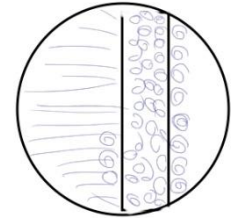

WHOLE IMAGE	DETAIL	INFO:
		<p>Clay:</p>  <p>Quyle Sandstone Buff</p> <p>Platters, 4 ea          Black Underglaze on grape design          Opal Green over grape design down center;          Edges in Woo Yellow</p>
		<p>Clay:          Quyle</p>  <p>Sandstone Buff</p> <p>Plate          Black Underglaze, Indigo          Float on design, Opal          Green rest</p>

Clay: Quyle Sandstone Buff

Black underglaze, Indigo Float on design, opal green over rest

Clay: Quyle Sandstone Buff  
Black underglaze, True celadon on leaves, chun plum on rest  
Indigo Float on Spirals

Clay: Quyle Sandstone Buff

Black underglaze on design, Rainforest green on leaves, Chun Plum on rest, with indigo float at outer edge.